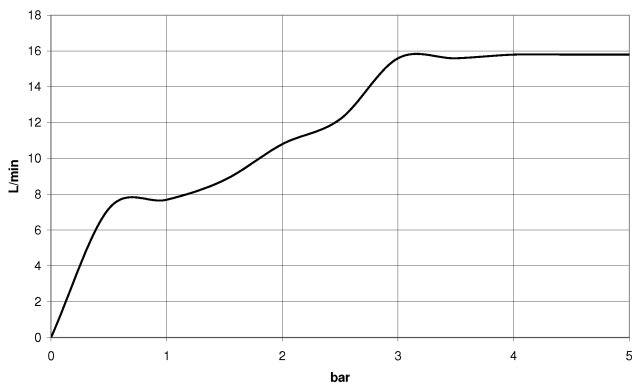

## Hand shower - Chrome

IMO

28 019 979

28 019 979

mm [inches]

### Flow rate chart