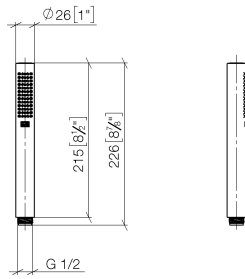

28 019 979

- COMPACT RAIN, max. flow rate 15 l/min (at 3 bar)
- with anti-scale system
- 1/2" connection
- WRAS 2112017

Intrinsic protection against back flow.

Fits: IMO, LULU, MADISON, MEM, TARA, CL.1, LISSÉ, VAIA, META, CYO

## Hand shower - Chrome

IMO

28 019 979

28 019 979

mm [inches]